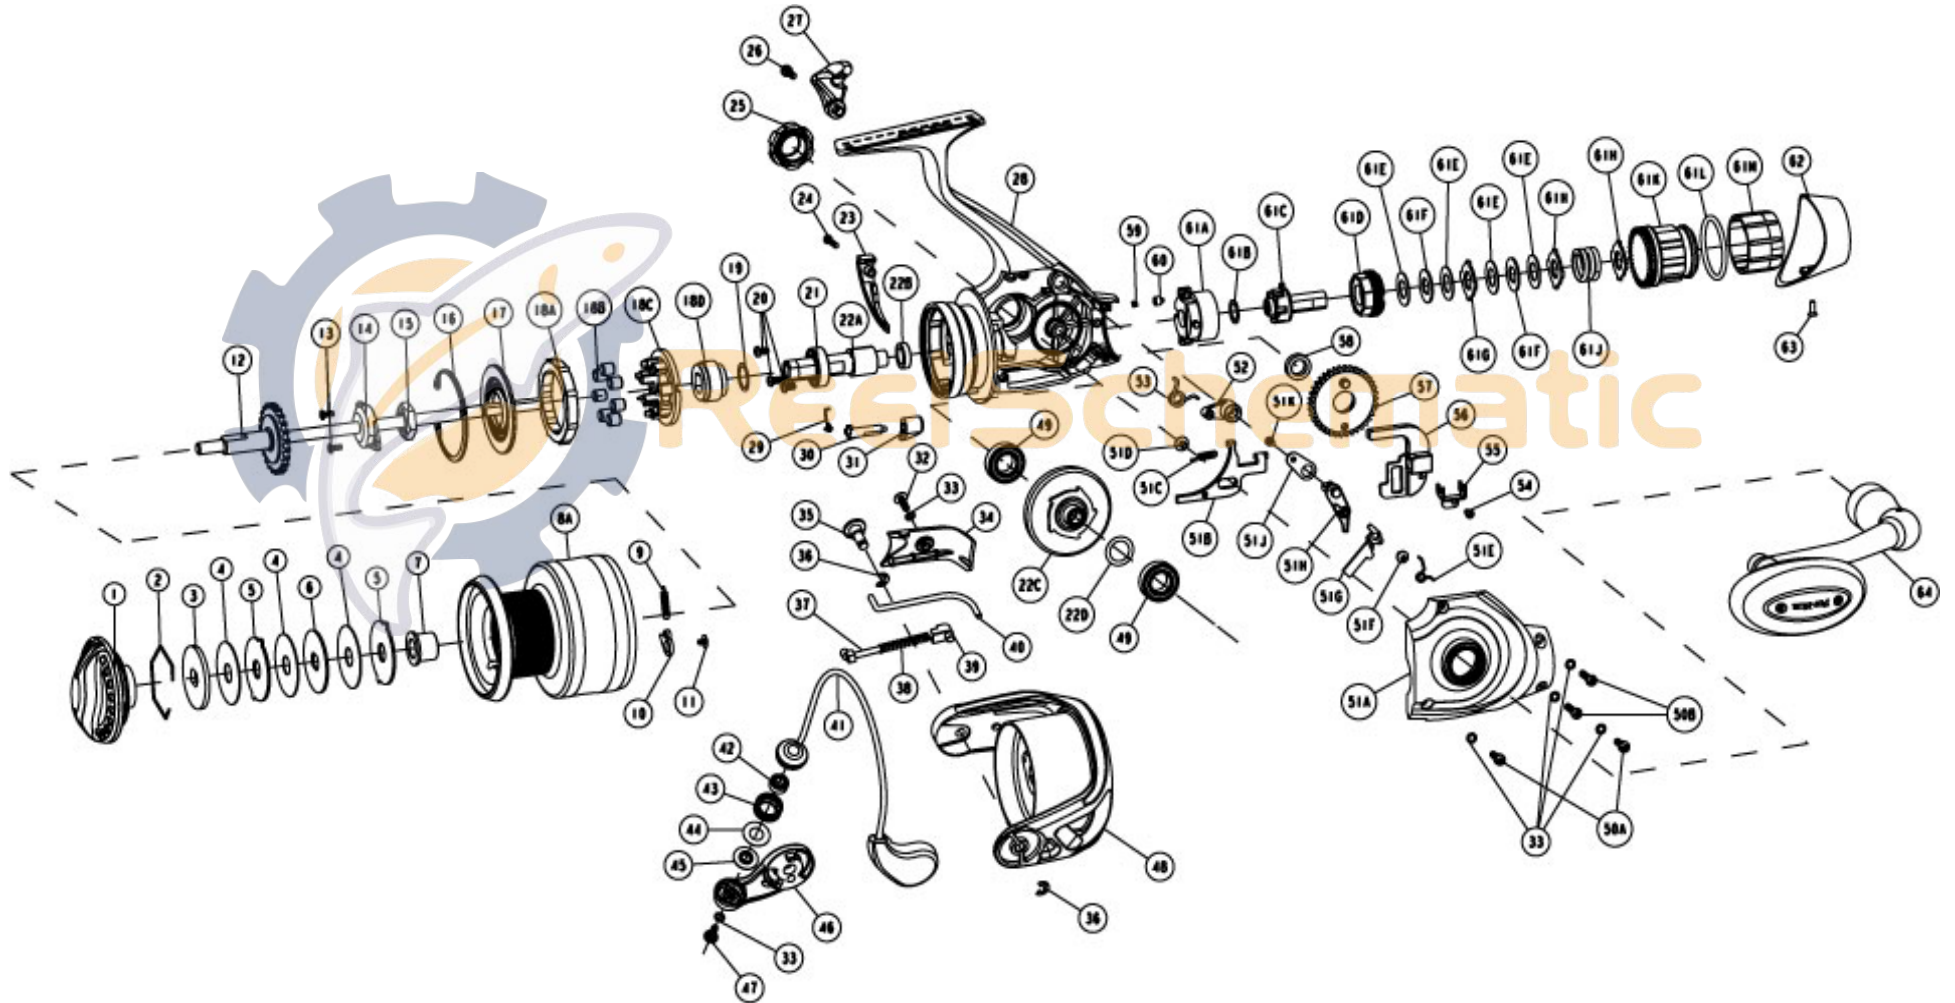

FIN-NOR[®]

LEGENDARY TACKLE SINCE 1933

Sportfisher Teaser FST60

FIN-NOR[®]

LEGENDARY TACKLE SINCE 1933

Sportfisher Teaser FST60

Fin-Nor Sportfisher Teaser FST60 Reel Part List

Key #	Description	Qty	Part No.	Key #	Description	Qty	Part No.
1	DRAG KNOB ASSEMBLY	1	JO332-01	37	PIN-ACTUATOR SPRING	1	JO031-01
2	SPOOL RETAINER	1	JO038-01	38	ACTUATOR SPRING	1	YAA089-01
3	DRAG WASHER "D"	1	LO080-01	39	ACTUATOR	1	JO258-01
4	DRAG WASHER "B"	3	JO033-01	40	KICK LEVER	1	JO019-01
5	DRAG WASHER "A"	2	JO081-01	41	BAIL ASSEMBLY	1	JO347-01
6	DRAG WASHER "D"	1	JO080-01	42	LINE ROLLER BEARING	1	GH202-01
7	SPOOL BUSHING	1	JO160-01	43	LINE ROLLER	1	CH004-02
8	SPOOL ASSEMBLY KIT	1	LO4321-02	44	LINE ROLLER WASHER	1	DH102-01
	2 - SPOOL RETAINER	1	JO038-01	45	LINE ROLLER COLLAR	1	CH102-01
	3 - DRAG WASHER "D"	1	LO080-01	46	ARM LEVER	1	JO007-01
	4 - DRAG WASHER "B"	3	JO033-01	47	SCREW - LINE SLIDER	1	AQ108-01
	5 - DRAG WASHER "A"	2	JO081-01	48	ROTOR	1	JO009-01
	6 - DRAG WASHER "D"	1	JO080-01	49	BODY BALL BEARING	2	BT157-01
	7 - SPOOL BUSHING	1	JO160-01	50	BODY COVER SCREW KIT	1	MT4057-01
	8A - SPOOL	1	LO021-02		50A - SIDE COVER SCREW	2	AT057-01
	9 - CLICK SPRING	1	JO068-01		50B - SIDE COVER SCREW	2	BT136-01
	10 - SPOOL CLICKER	1	JO103-01		33 - WASHER	4	RQ142-01
	11 - SCREW (CLICKER)	1	GU077-04	51	BODY COVER KIT	1	MT4023-02
9	CLICK SPRING	1	JO068-01		51A - SIDE COVER	1	MT023-02
10	SPOOL CLICKER	1	JO103-01		51B - PAWL	1	MT063-01
11	SCREW (CLICKER)	1	GU077-04		51C - SPRING - PAWL	1	MT089-01
12	MAIN SHAFT ASSEMBLY	1	YAA315-01		51D - SCREW - PAWL	1	NT168-01
13	ROTOR NUT LOCK SCREW	2	JO094-01		51E - SPRING - TRIP LINK	1	MT117-01
14	MAIN SHAFT BUSHING	1	BT214-01		51F - SCREW	1	NT163-01
15	ROTOR NUT	1	BT006-01		51G - TRIP LINK	1	MT096-01
16	RETAINER RING - CLUTCH SEAL	1	DT060-01		51H - PIVOT PIN	1	MT114-01
17	SEAL ASSEMBLY	1	DT166-02		51J - RETAINER PLATE	1	MT118-01
18	CLUTCH ASSEMBLY KIT	1	UK4363-02		51K - SCREW	1	MT111-01
	18A - CLUTCH LOCK RING	1	UK063-01	52	PIN - LEVER	1	MT113-01
	18B - CLUTCH ROLLER	7	UK165-01	53	SPRING - LEVER	1	MT216-01
	18C - CLUTCH RETAINER	1	UK040-02	54	SCREW - SHAFT RETAINER	1	MT111-01
	18D - CLUTCH SLEEVE	1	UK139-01	55	SLIDER RETAINER	1	MT078-01
19	WASHER	1	YAA110-01	56	O/S SLIDER	1	MT025-01
20	SCREW-LOCK BEARING	3	TK057-01	57	O/S GEAR	1	BT053-01
21	PINION BALL BEARING	1	BT157-01	58	O/S GEAR BUSHING	1	BT158-01
22	GEAR KIT	1	MT4011-01	59	SPRING - CLICKER	1	MT083-01
	22A - PINION GEAR	1	BT011-01	60	CLICKER	1	HT149-01
	22B - PINION BUSHING	1	BT158-01	61	BAIT DRAG ASSEMBLY KIT	1	MT4338-01
	22C - DRIVE GEAR ASSEMBLY	1	MT312-01		61A - HOUSING - BAIT DRAG	1	MT038-01
	22D - D.GEAR ADJUST WASHER	1	GU105-36		61B - WASHER - FRICTION	1	MT039-01
23	TRIP RAMP	1	YAA243-01		61C - DRIVE ASSEMBLY	1	MT366-01
24	SCREW - TRIP RAMP	1	YAA136-01		61D - ADJUSTMENT SCREW	1	MT034-01
25	HANDLE CAP	1	BT073-01		61E - WASHER - FRICTION	4	MT030-02
26	SCREW	1	MT106-01		61F - WASHER - KEYED	2	MT045-01
27	LEVER	1	MT112-01		61G - WASHER - TABBED	1	MT080-02
28	BODY	1	MT001-02		61H - WASHER - TABBED	2	MT080-01
29	STOPPER CAM SPRING	1	TK089-01		61J - KNOB SPRING	1	MT043-01
30	STOPPER CAM	1	BT090-01		61K - BAIT DRAG KNOB	1	MT064-01
31	STOPPER LEVER	1	RQ059-01		61L - O RING	1	MT164-01
32	ARM LEVER COVER SCREW	1	GU077-02		61M - BAIT DRAG COVER	1	MT071-01
33	ARM LEVER COVER WASHER	2	RQ142-01	62	REAR CAP	1	MT250-01
34	ARM LEVER COVER	1	JO087-01	63	SCREW-REAR CAP	1	MT168-01
35	PIN	1	PG042-01	64	HANDLE ASSY	1	ZAA318-01
36	E-CLIP	2	GH034-01				